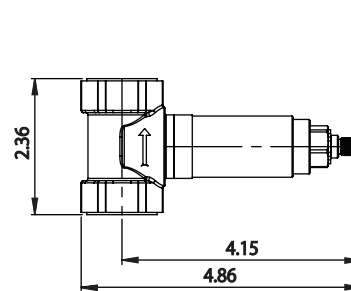

**260.4511 | 3/4" Volume Control**

**SPECIFICATIONS:**

- Turn Handle to turn on/off water flow.
- Includes valve (TVH.4511)
- Valve Flow Rate - 13.0 GPM @ 60 PSI
- Extension Available - TVH.E137\*\*

**STANDARDS:**

- ASME A112.18.1 / CSA B125.1

Trim  
[ 260.4511T\*\* ]

Valve  
[ TVH.4511 ]

Belgian Mirror Finish

Legislation Compliance

ZeroDrip Technology

**Technical Diagram**

See Spec Sheet For TVH.4511 For Detailed Information On Valve.

**Water Flow Diagram**