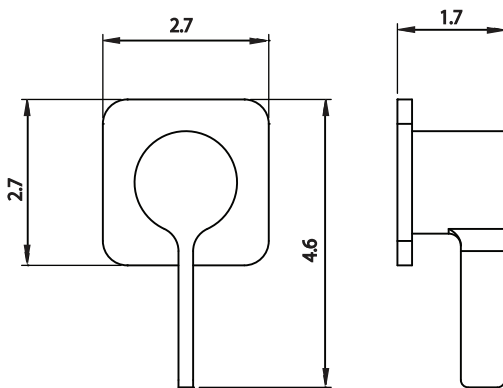

**260.4511 | 3/4" Volume Control**

**SPECIFICATIONS:**

- Turn Handle to turn on/off water flow.
- Includes valve (TVH.4511)
- Valve Flow Rate - 13.0 GPM @ 60 PSI
- Extension Available - TVH.E137\*\*

**STANDARDS:**

- ASME A112.18.1 / CSA B125.1

Trim  
[ 260.4511T\*\* ]

Valve  
[ TVH.4511 ]

Belgian Mirror Finish

Legislation Compliance

ZeroDrip Technology

**Technical Diagram**

See Spec Sheet For TVH.4511 For Detailed Information On Valve.

**Water Flow Diagram**